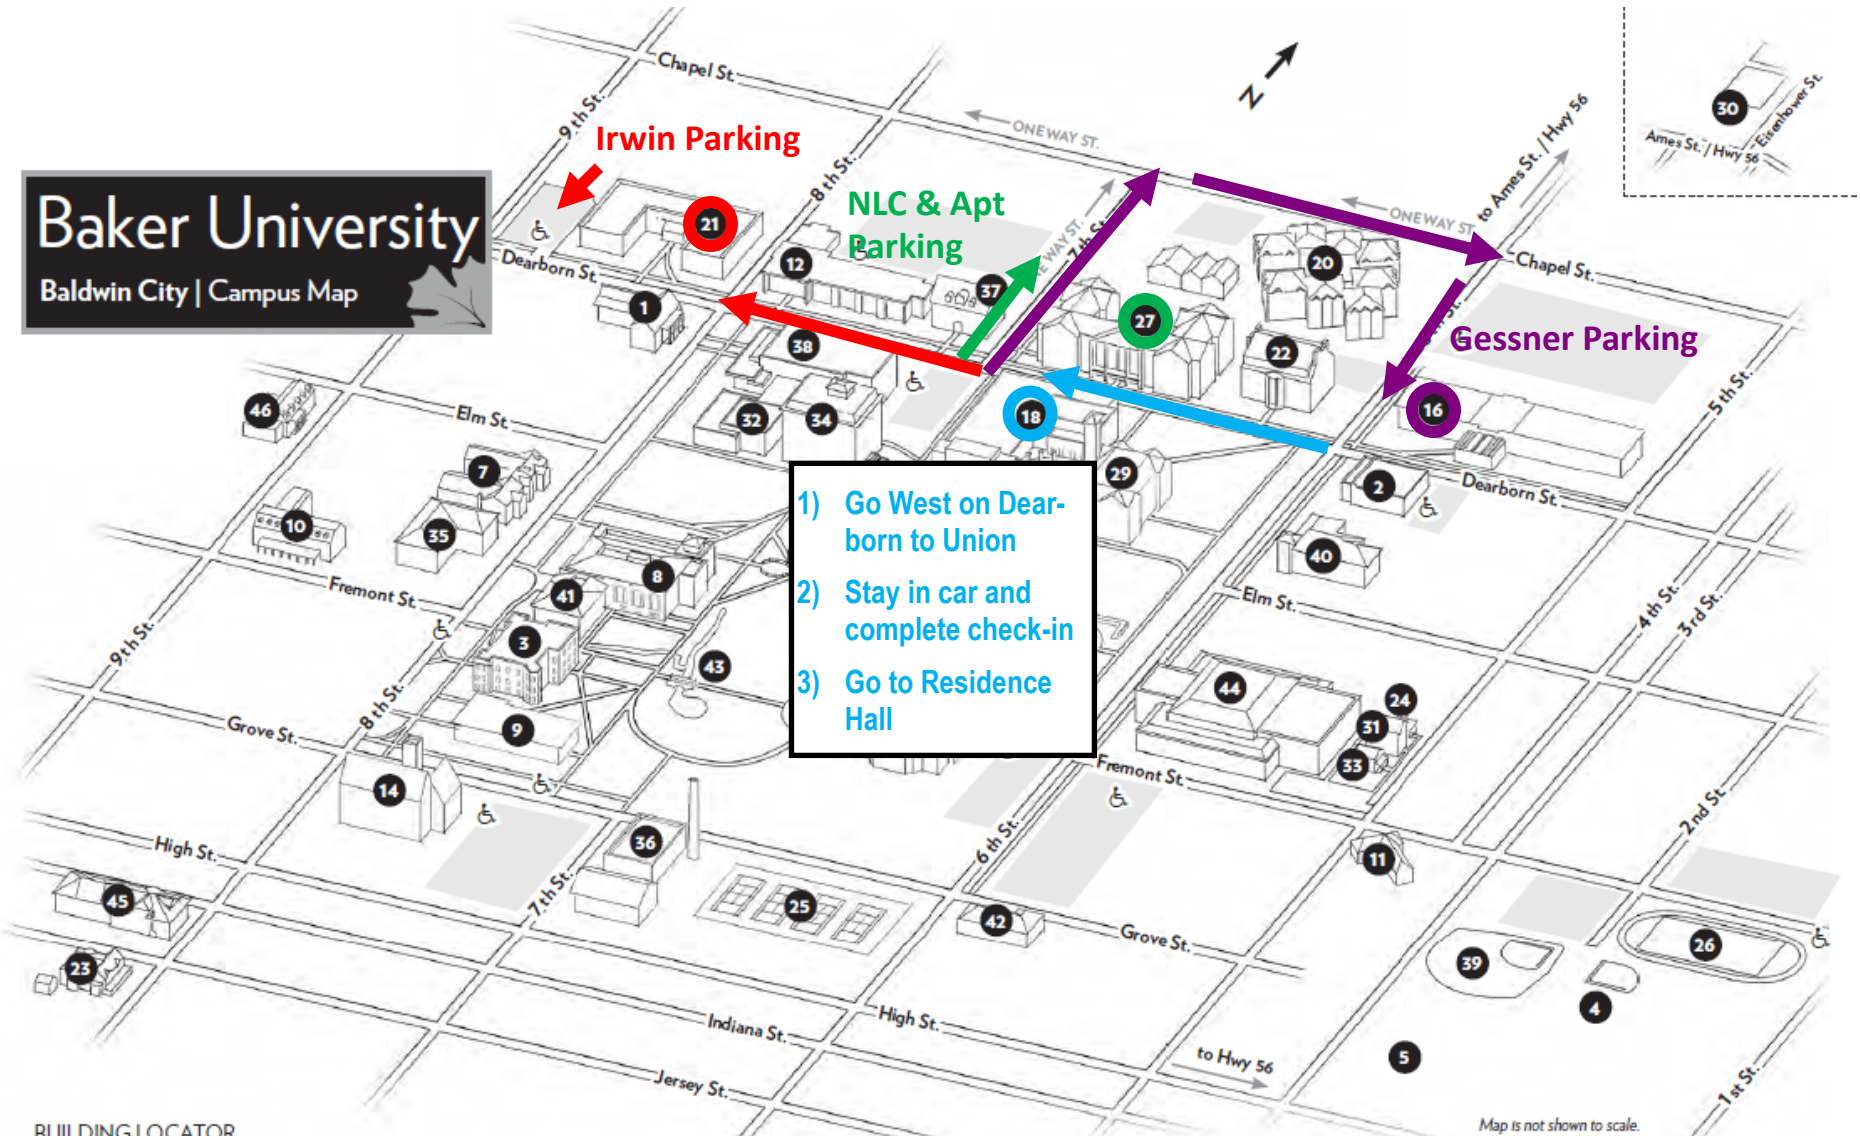

Baker University

Baldwin City | Campus Map

BUILDING LOCATOR

1 Alpha Chi Omega	11 Delta Tau Delta	20 Horn and Markham Apartments (student living)	29 Ivan L. Boyd Center for Collaborative Science/Mulvane Hall	38 Rice Auditorium
2 Bennett Art Building	12 Denious Hall (Visitors Center and Office of Admission)	21 Irwin Hall (residence hall)	30 North Park Soccer Fields	39 Sauder Baseball Field
3 Case Hall	13 Ferrell Green	22 Jolliffe Hall	31 Old Castle Museum	40 Sigma Phi Epsilon
4 Cavaness Softball Field	14 First United Methodist Church	23 Kappa Sigma	32 Owens Musical Arts Building	41 Spencer Library Wing
5 Charlie Richard Outdoor Sports Complex	15 Fleming Pavillion	24 Kibbee Cabin	33 Palmyra Post Office	42 Student Health Center
6 Clarice L. Osborne Memorial Chapel	16 Gessner Hall (residence hall)	25 Laury Tennis Courts	34 Parmenter Hall	43 Taft Bridge
7 Collins House (President's House)	17 Grape Arbor	26 Liston Stadium and Metzger Hey Track	35 Alumni Center	44 The George F. Collins, Jr. Sports and Convention Center
8 Collins Library	18 Harter Union	27 Living Learning Center (residence hall)	36 Physical Plant Building	45 Zeta Chi
9 Constant Hall	19 Hartley Plaza	28 Mabee Memorial Hall	37 Pulliam Hall	46 Zeta Tau Alpha
10 Delta Delta Delta				

♿ Handicapped parking ■ Parking areas